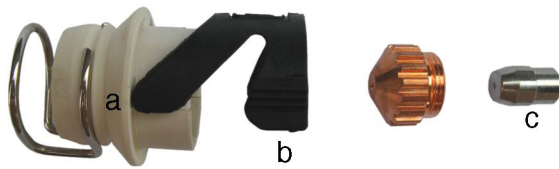

Plasma Torches & Components

EW-AG60/SG55

EW-C&W P60

EW-CP40R/CP100R

EW-P80

EW-C&W P50

EW-PT31

EW-AG60 Torch Set