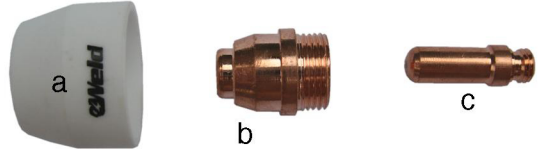

Plasma Torches & Components

EW-AG60/SG55

EW-C&W P60

EW-CP40R/CP100R

EW-P80

EW-C&W P50

EW-PT31

EW-AG60 Torch Set