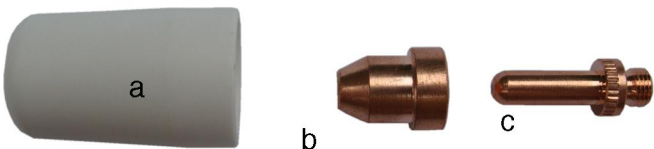

Plasma Torches & Components

EW-AG60/SG55

EW-C&W P60

EW-CP40R/CP100R

EW-P80

EW-C&W P50

EW-PT31

EW-AG60 Torch Set