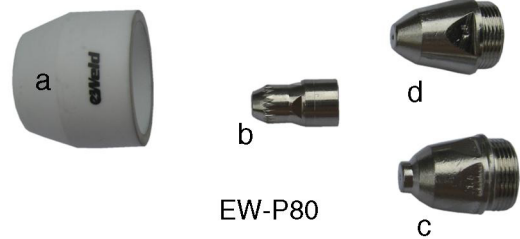

Plasma Torches & Components

EW-AG60/SG55

EW-C&W P60

EW-CP40R/CP100R

EW-P80

EW-C&W P50

EW-PT31

EW-AG60 Torch Set