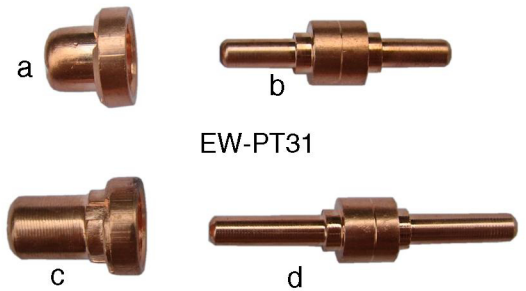

Plasma Torches & Components

EW-AG60/SG55

EW-C&W P60

EW-CP40R/CP100R

EW-P80

EW-C&W P50

EW-PT31

EW-AG60 Torch Set